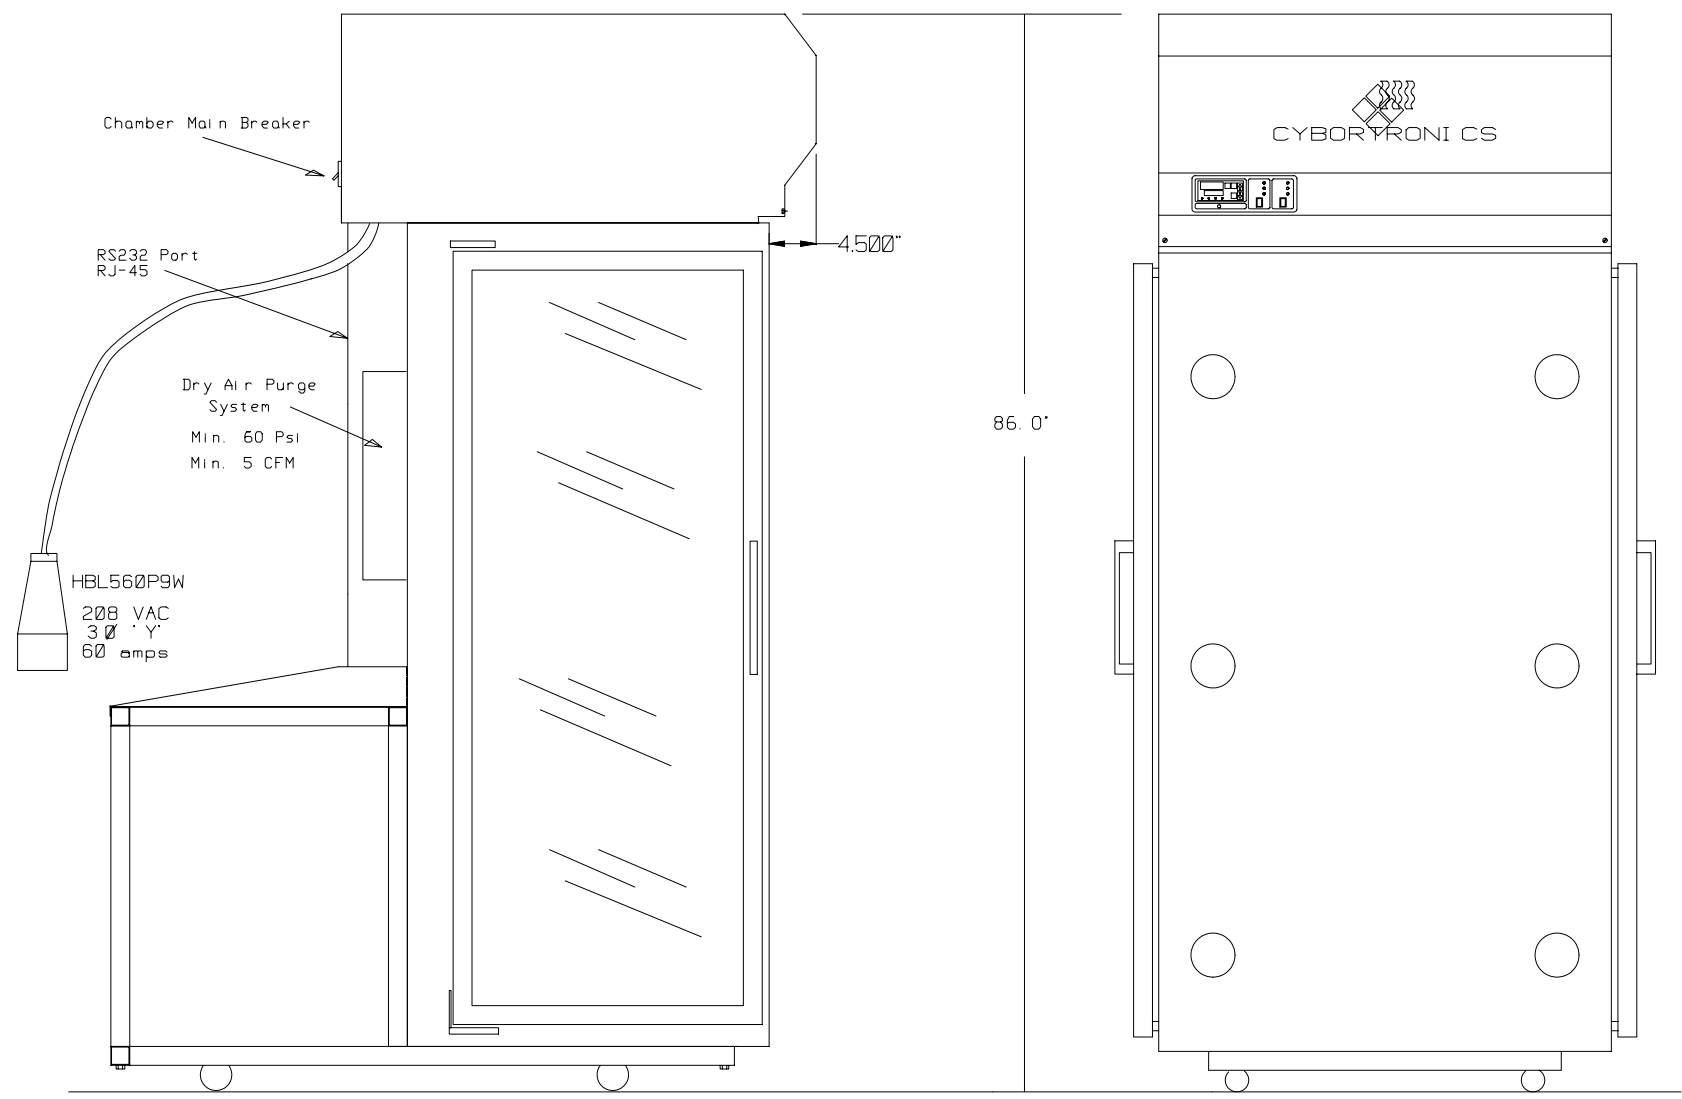

Top Down View

*Cybortronics Inc.*  
 TITLE HR3680-2D Site Prep.

MATERIAL	DRAWING NO.		REV.
FINISH	SCALE	DATE	SHEET of